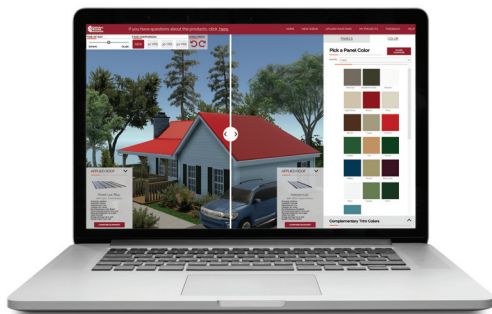

Choose CentralGuard® for the best protection and a lifetime warranty.

CentralGuard is our specific combination of everything that goes into making the highest-quality metal panels. Available on our Prime and Ultra panels, the CentralGuard name guarantees that you have the best protection and a lifetime paint warranty.

Choose CentralGuard for the perfect balance of fade protection, rust blocking, and dent resistance.

	STANDARD	OUR BEST SELLER! PRIME CentralGuard	ULTRA CentralGuard
FADE PROTECTION			
Paint Warranty	40-YEAR	LIFETIME	LIFETIME
Paint Thickness	THICK .90 mil	THICKER 1.0 mil	THICKER 1.0 mil
Fade Warranty	30-YEAR	30-YEAR	30-YEAR
Fade Protection	✓	✓	✓
RUST BLOCKING			
Advanced Rust Blocking	-	✓	✓
Perforation Warranty	-	20-YEAR	20-YEAR
Substrate Thickness	1.12 mil	1.60 mil	1.60 mil
Substrate Coating	varies	Galvalume	Galvalume
DENT RESISTANCE			
Advanced Dent Resistance	-	✓	✓✓
Steel Thickness	THIN	THICK	THICKEST
Steel Gauge	29 ga.	29 ga.	26 ga.

Panel-Loc Plus features UL2218 approval for impact resistance and may qualify for a homeowners insurance discount. See your local insurance agent for qualifications.

Explore our roofing visualizer.

Get started quickly with our preloaded photos, or upload your own photo. When you find the perfect combination of panel and color, you'll receive a summary of your project and have the option to connect with a local expert in your area to help you with your purchase and installation.

centralstatesmfg.com

Panel-Loc Plus™